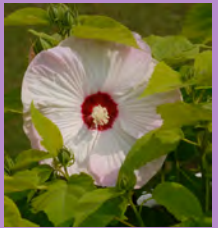

This plant sale is our way of taking care of nature AND helping to fund our growing 4-H program! Pollinators, insects, birds, mammals, and other wildlife have developed special relationships with them and depend on them to survive. A plant that originated somewhere else is not as uniquely equipped to fill the role of a native plant within a local ecosystem.

Native plants are those found here before European settlement. These plants have spent thousands of years developing and adapting to our soil and climate, and they play a necessary role in the local ecosystem.